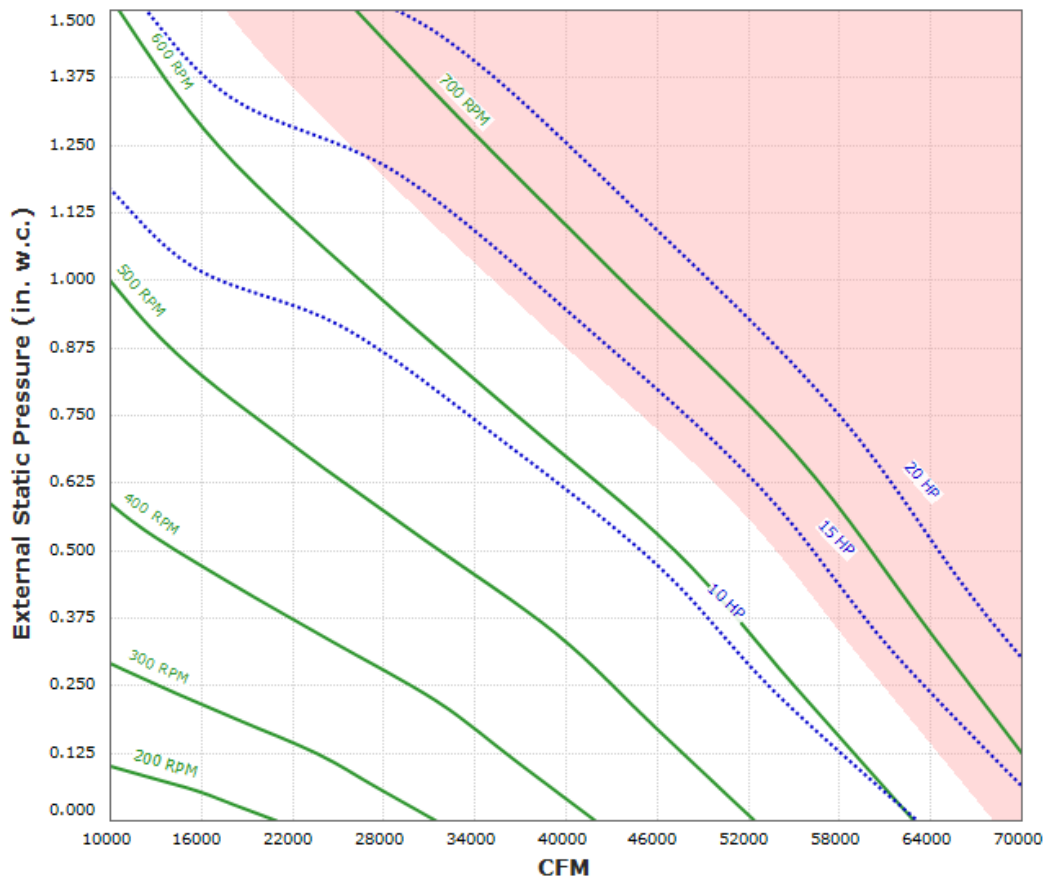

## R-ARPUD-72-X Performance Curve

Max Sizeable RPM = 650 RPM. Curve shown extended beyond this point for reference only.

Motor 01509ET3E286T-W22 has an rpm range of 300 to 650.

Motor 01509ET3E286T-W22-50 has an rpm range of 300 to 650.

Motor EP02065 has an rpm range of 300 to 650.

Motor NP0206 has an rpm range of 300 to 650.

Motor NP0206-50 has an rpm range of 300 to 650.