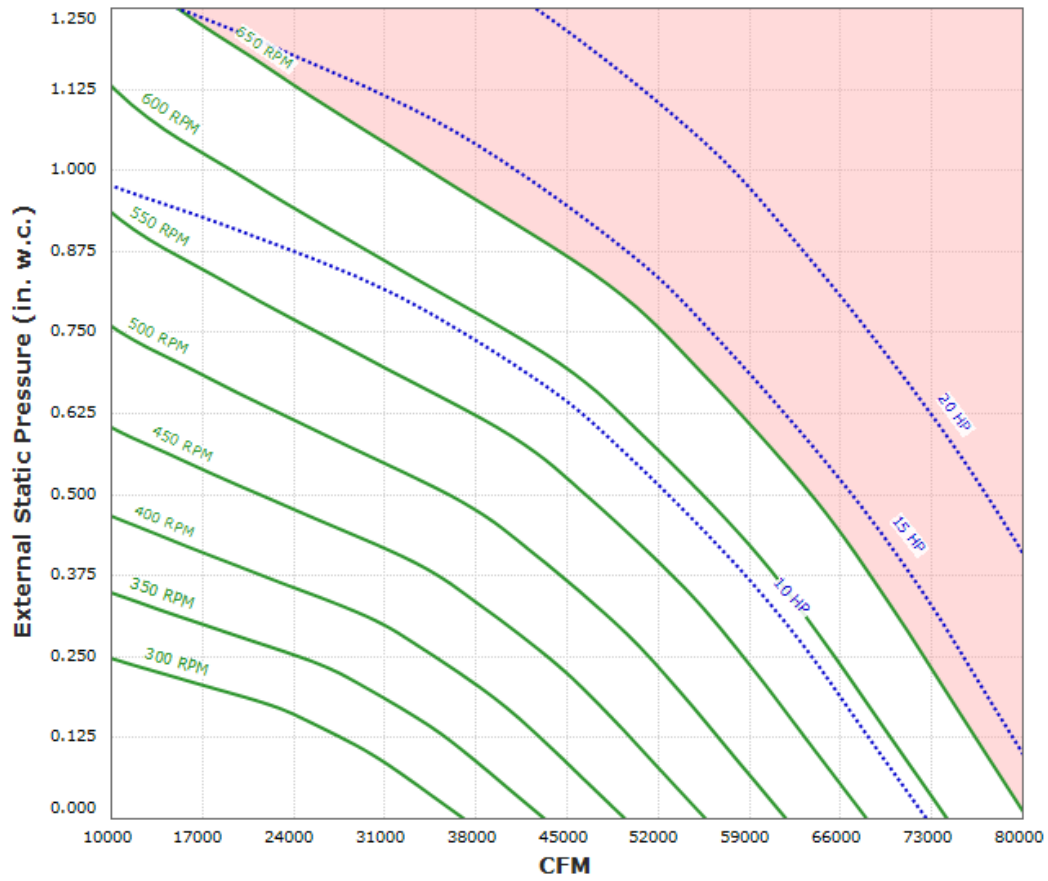

R-ARPUD-72-A Performance Curve

Max Sizeable RPM = 650 RPM. Curve shown extended beyond this point for reference only.

Motor 01509ET3E286T-W22 has an rpm range of 300 to 650.

Motor 01509ET3E286T-W22-50 has an rpm range of 300 to 650.

Motor EP02065 has an rpm range of 300 to 650.

Motor NP0206 has an rpm range of 300 to 650.

Motor NP0206-50 has an rpm range of 300 to 650.