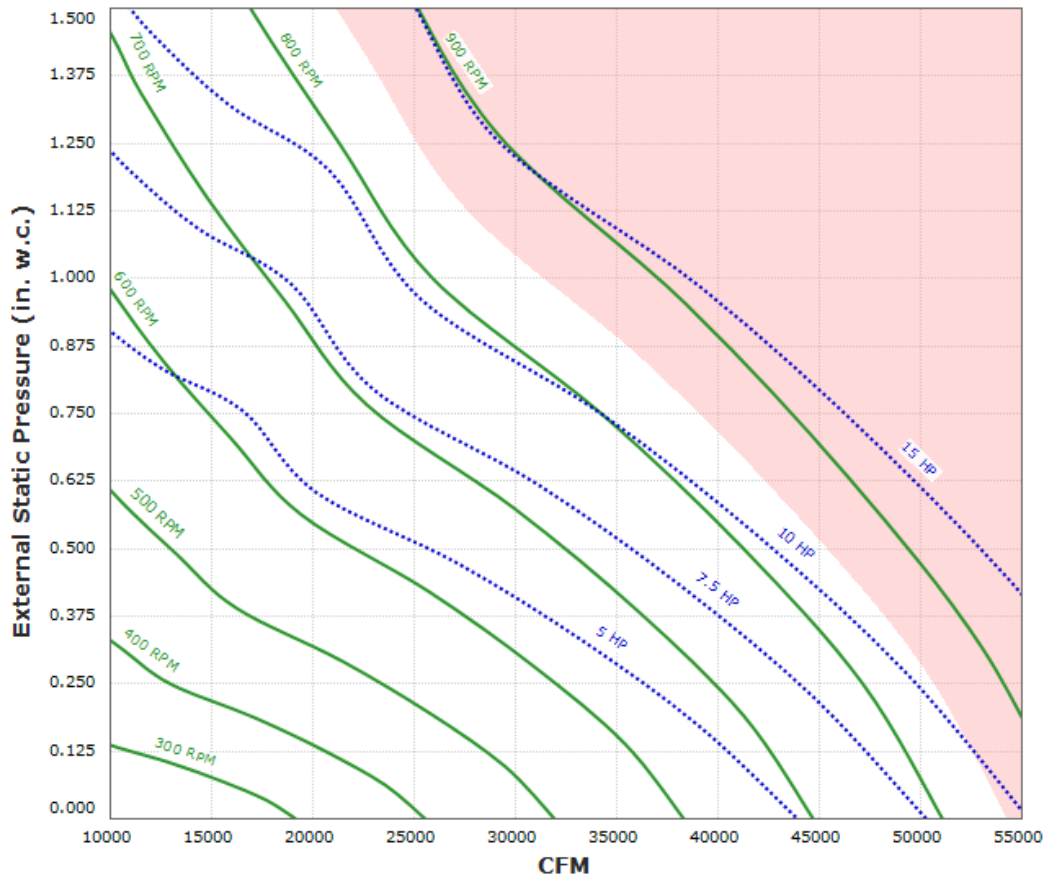

R-ARPUD-60-X Performance Curve

Max Sizeable RPM = 850 RPM. Curve shown extended beyond this point for reference only.

- Motor 00709ET3E256T-W22 has an rpm range of 300 to 850.
- Motor 00709ET3E256T-W22-50 has an rpm range of 300 to 730.
- Motor 01009ET3E284T-W22 has an rpm range of 300 to 850.
- Motor 01009ET3E284T-W22-50 has an rpm range of 300 to 730.
- Motor EP01565 has an rpm range of 300 to 850.
- Motor NP0156 has an rpm range of 300 to 850.
- Motor NP0156-50 has an rpm range of 300 to 850.