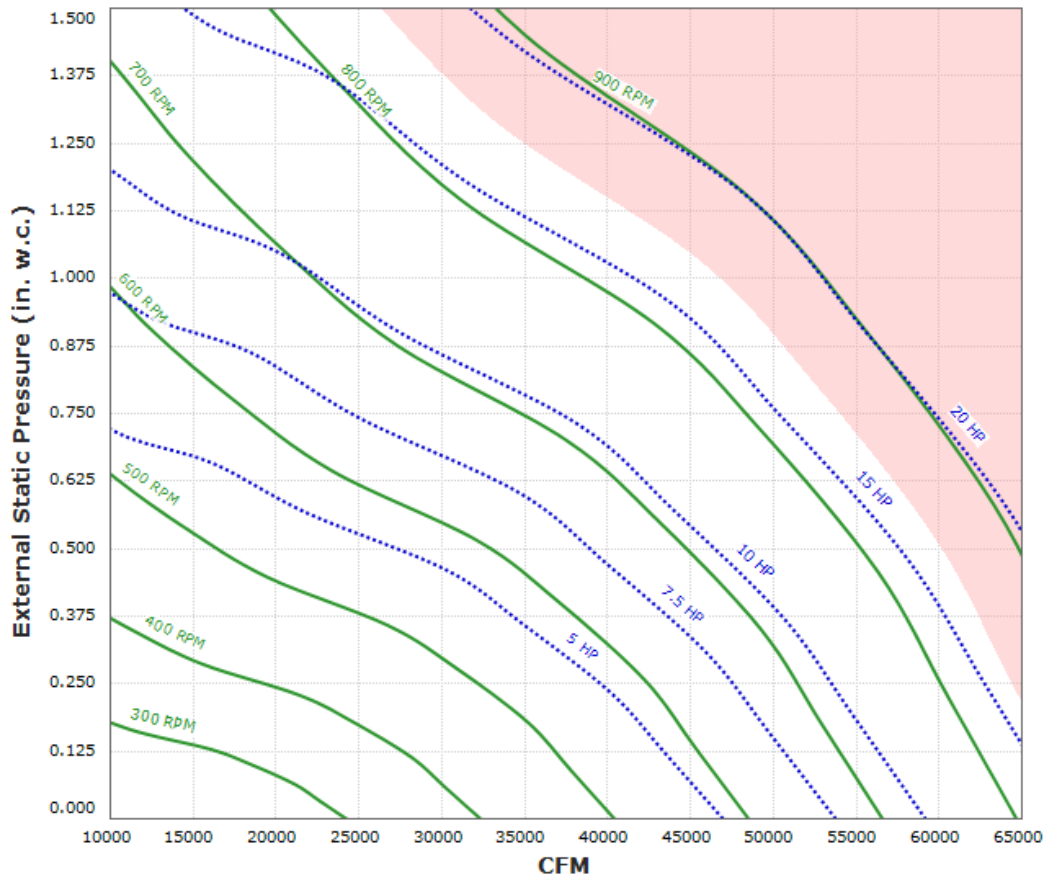

## R-ARPUD-60-A Performance Curve

**Max Sizeable RPM = 850 RPM. Curve shown extended beyond this point for reference only.**

- Motor 00709ET3E256T-W22 has an rpm range of 300 to 850.
- Motor 00709ET3E256T-W22-50 has an rpm range of 300 to 730.
- Motor 01509ET3E286T-W22 has an rpm range of 300 to 850.
- Motor 01509ET3E286T-W22-50 has an rpm range of 300 to 730.
- Motor EP02065 has an rpm range of 300 to 850.
- Motor NP0206 has an rpm range of 300 to 850.
- Motor NP0206-50 has an rpm range of 300 to 850.