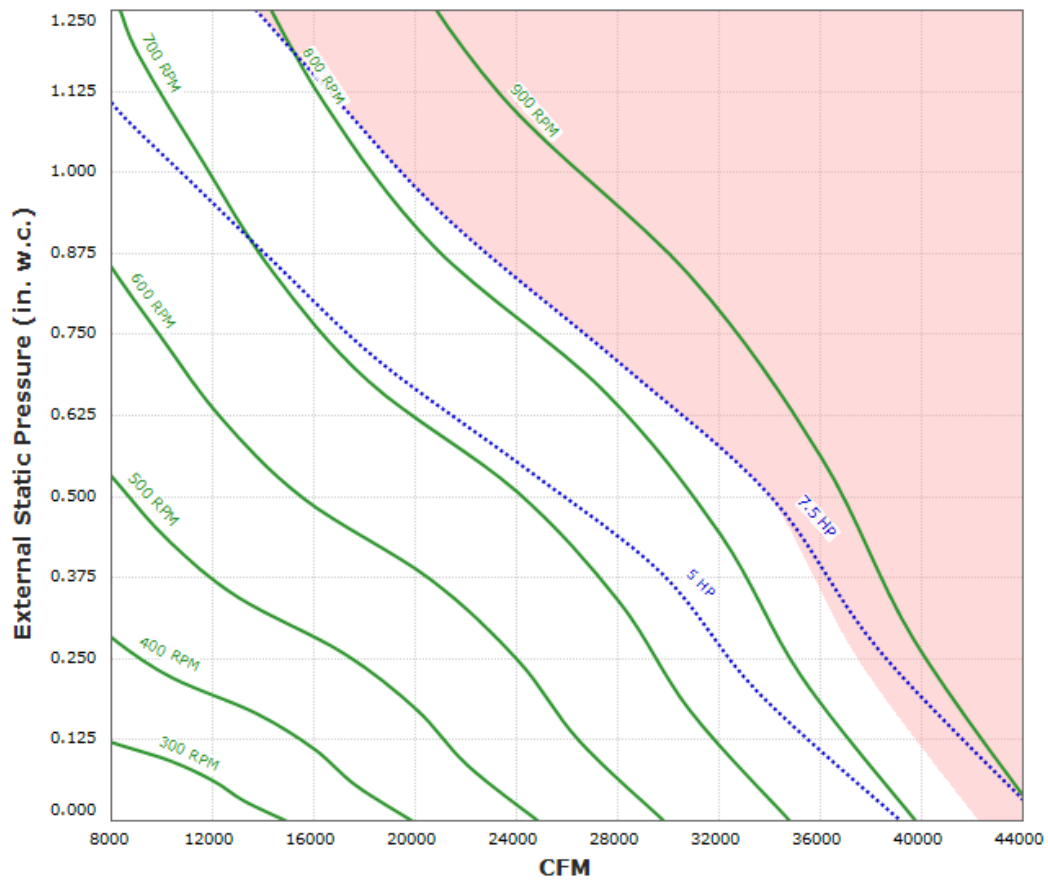

R-ARPUD-54-X Performance Curve

Max Sizeable RPM = 850 RPM. Curve shown extended beyond this point for reference only.

Motor 00709ET3E256T-W22 has an rpm range of 300 to 850.

Motor 00709ET3E256T-W22-50 has an rpm range of 300 to 730.

Motor EP7/565 has an rpm range of 300 to 850.

Motor NP7/56 has an rpm range of 300 to 850.

Motor NP7/56-50 has an rpm range of 300 to 850.