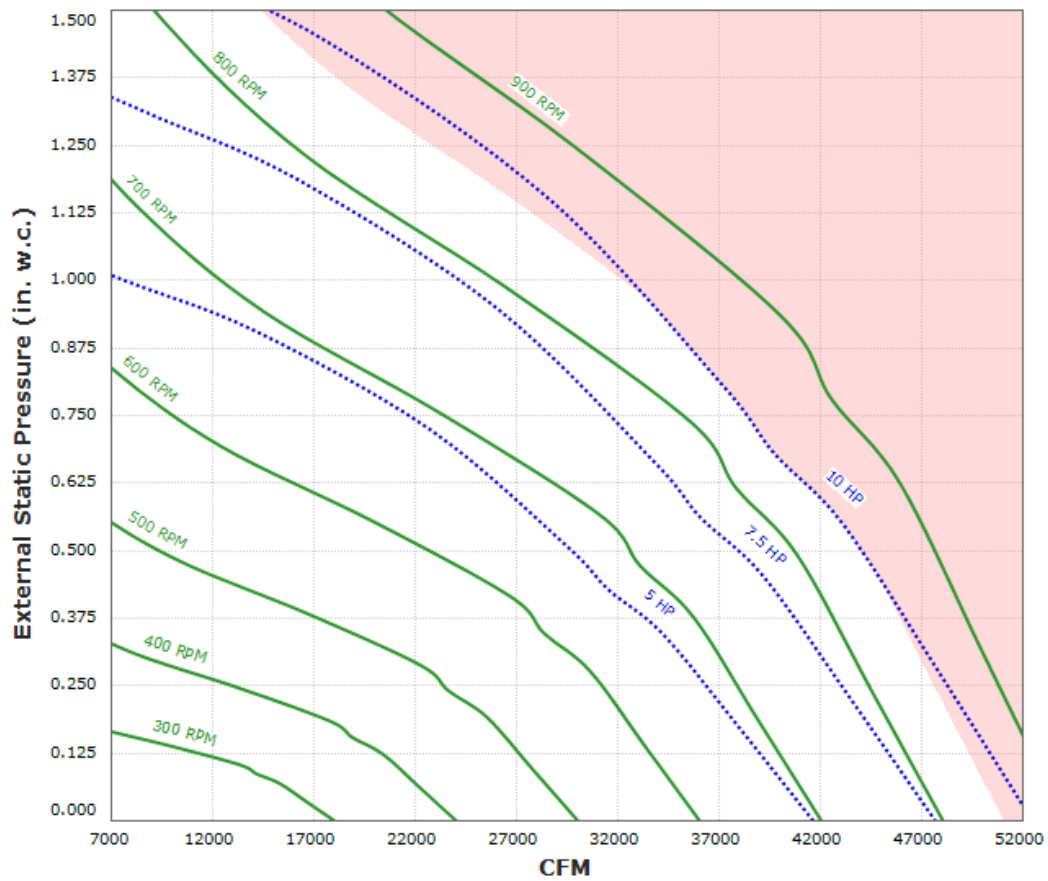

R-ARPUD-54-A Performance Curve

Max Sizeable RPM = 850 RPM. Curve shown extended beyond this point for reference only.

- Motor 00709ET3E256T-W22 has an rpm range of 300 to 850.
- Motor 00709ET3E256T-W22-50 has an rpm range of 300 to 730.
- Motor 01009ET3E284T-W22 has an rpm range of 300 to 850.
- Motor 01009ET3E284T-W22-50 has an rpm range of 300 to 730.
- Motor EP01065 has an rpm range of 300 to 850.
- Motor NP0106 has an rpm range of 300 to 850.
- Motor NP0106-50 has an rpm range of 300 to 850.