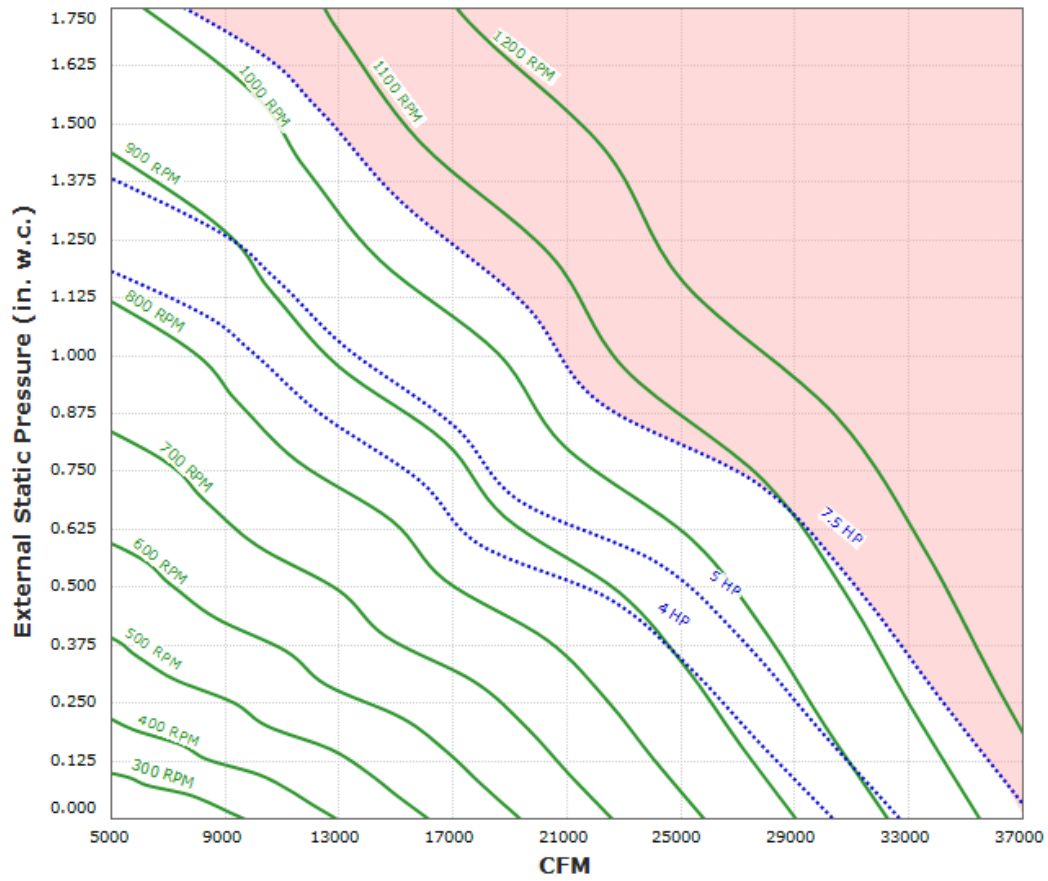

R-ARPUD-48-X Performance Curve

Max Sizeable RPM = 1150 RPM. Curve shown extended beyond this point for reference only.

Motor 00509ET3E254T-W22 has an rpm range of 400 to 880.

Motor 00509ET3E254T-W22-50 has an rpm range of 400 to 730.

Motor EP7/565 has an rpm range of 400 to 1150.

Motor NP7/56 has an rpm range of 400 to 1150.

Motor NP7/56-50 has an rpm range of 400 to 958.