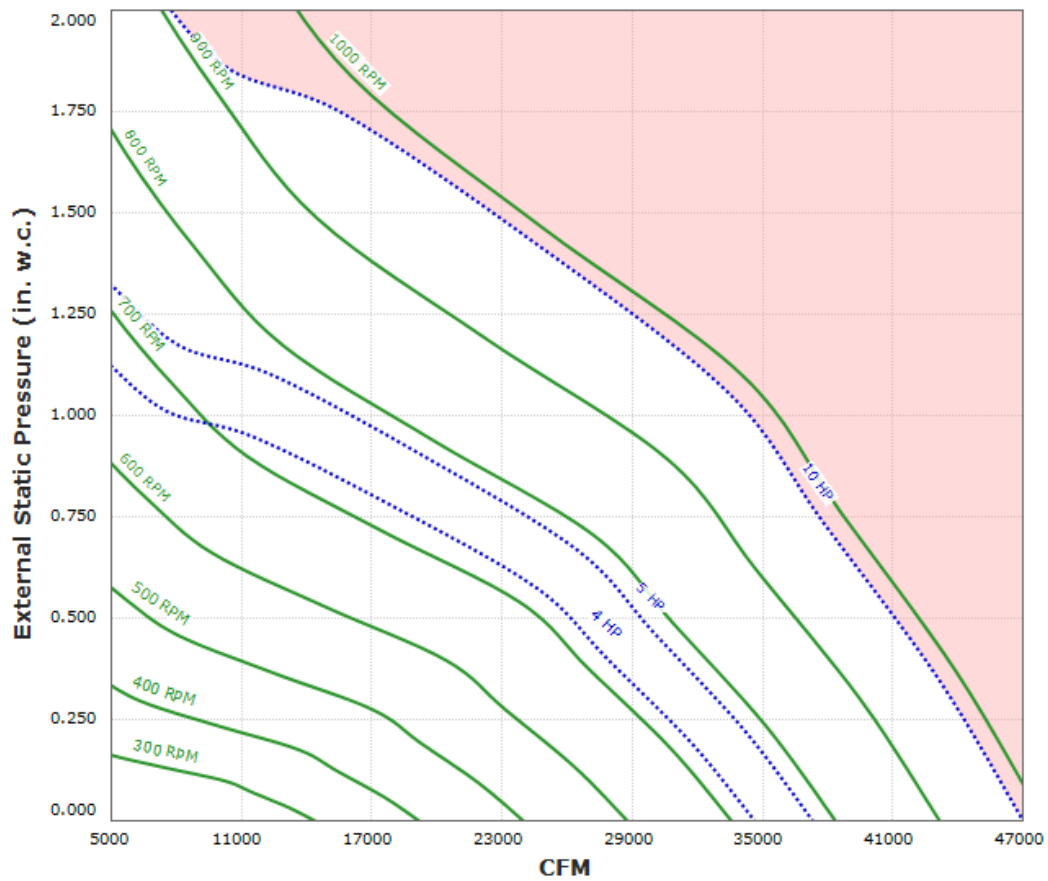

R-ARPUD-48-A Performance Curve

Max Sizeable RPM = 1000 RPM. Curve shown extended beyond this point for reference only.

Motor 00509ET3E254T-W22 has an rpm range of 400 to 880.

Motor 00509ET3E254T-W22-50 has an rpm range of 400 to 730.

Motor EP01065 has an rpm range of 400 to 1000.

Motor NP0106 has an rpm range of 400 to 1000.

Motor NP0106-50 has an rpm range of 400 to 958.