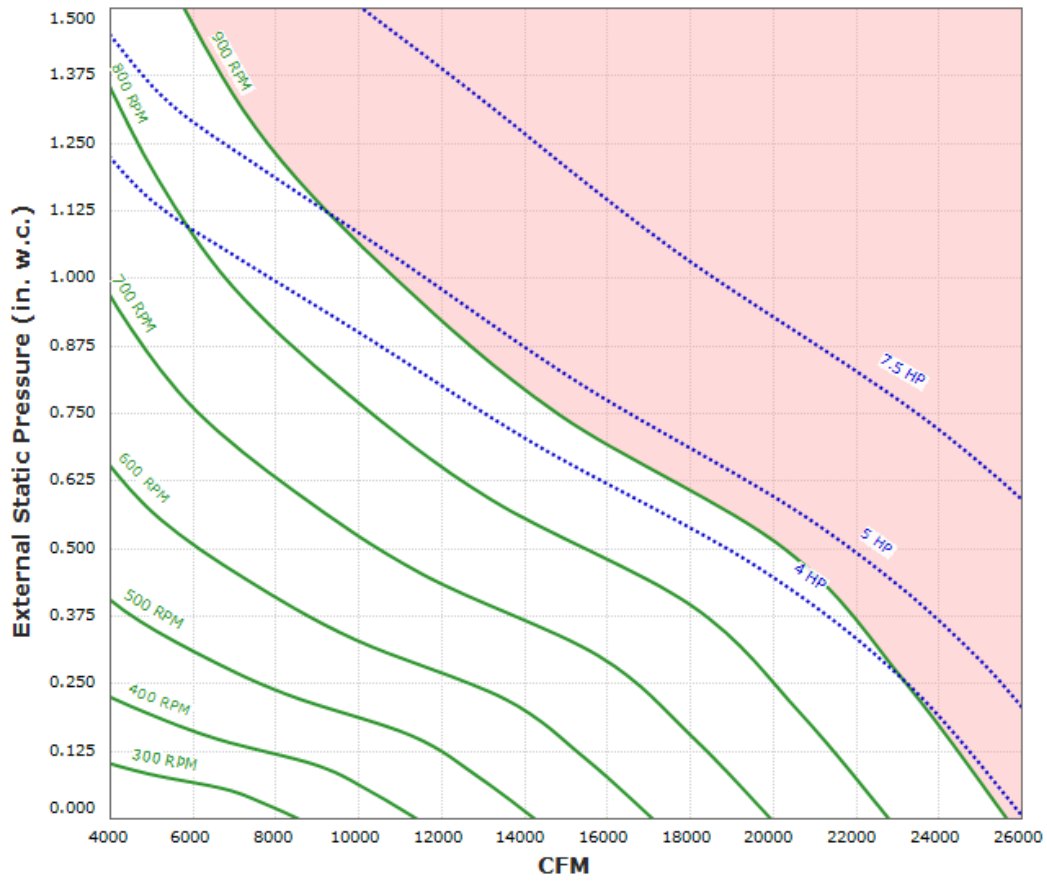

R-ARPUD-42-X Performance Curve

Max Sizeable RPM = 900 RPM. Curve shown extended beyond this point for reference only.

Motor 00509ET3E254T-W22 has an rpm range of 400 to 880.

Motor 00509ET3E254T-W22-50 has an rpm range of 400 to 730.

Motor EP7/565 has an rpm range of 400 to 900.

Motor NP7/56 has an rpm range of 400 to 900.

Motor NP7/56-50 has an rpm range of 400 to 900.