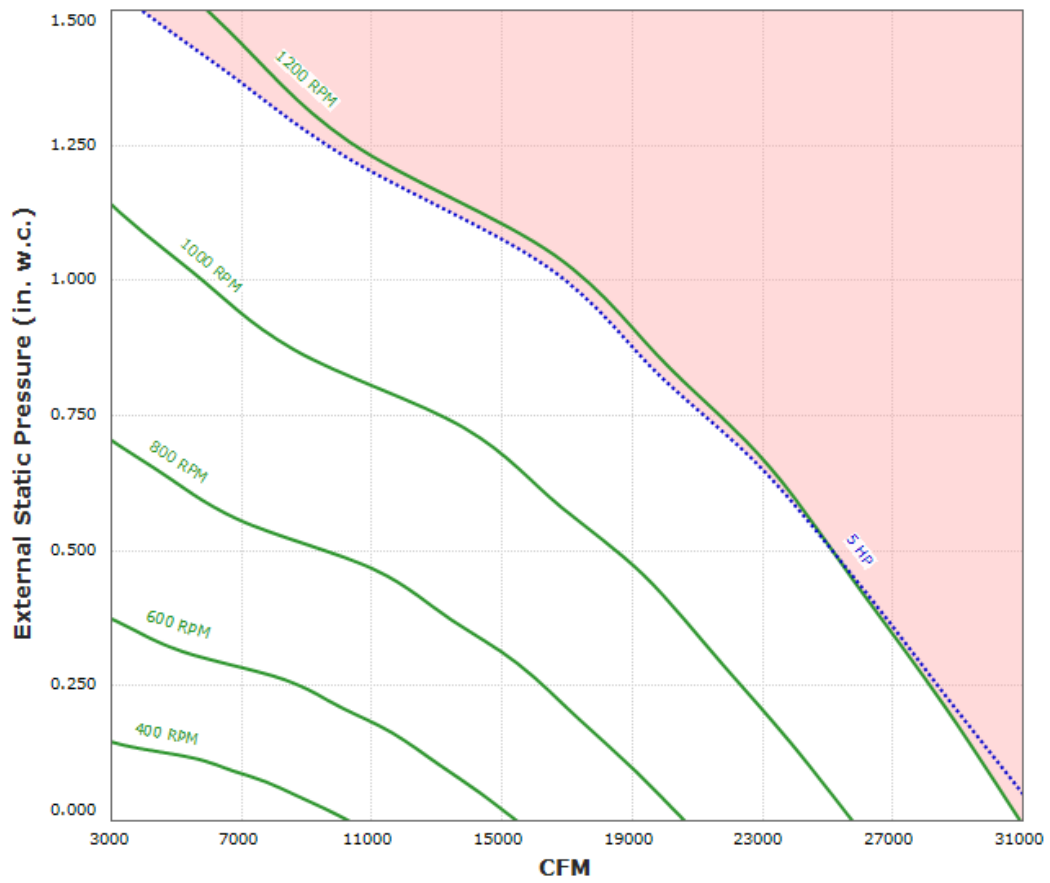

## R-ARPUD-42-A Performance Curve

Max Sizeable RPM = 1200 RPM. Curve shown extended beyond this point for reference only.

Motor EP00565 has an rpm range of 400 to 1150.

Motor GP0056 has an rpm range of 400 to 1150.

Motor GP0056-50 has an rpm range of 400 to 958.