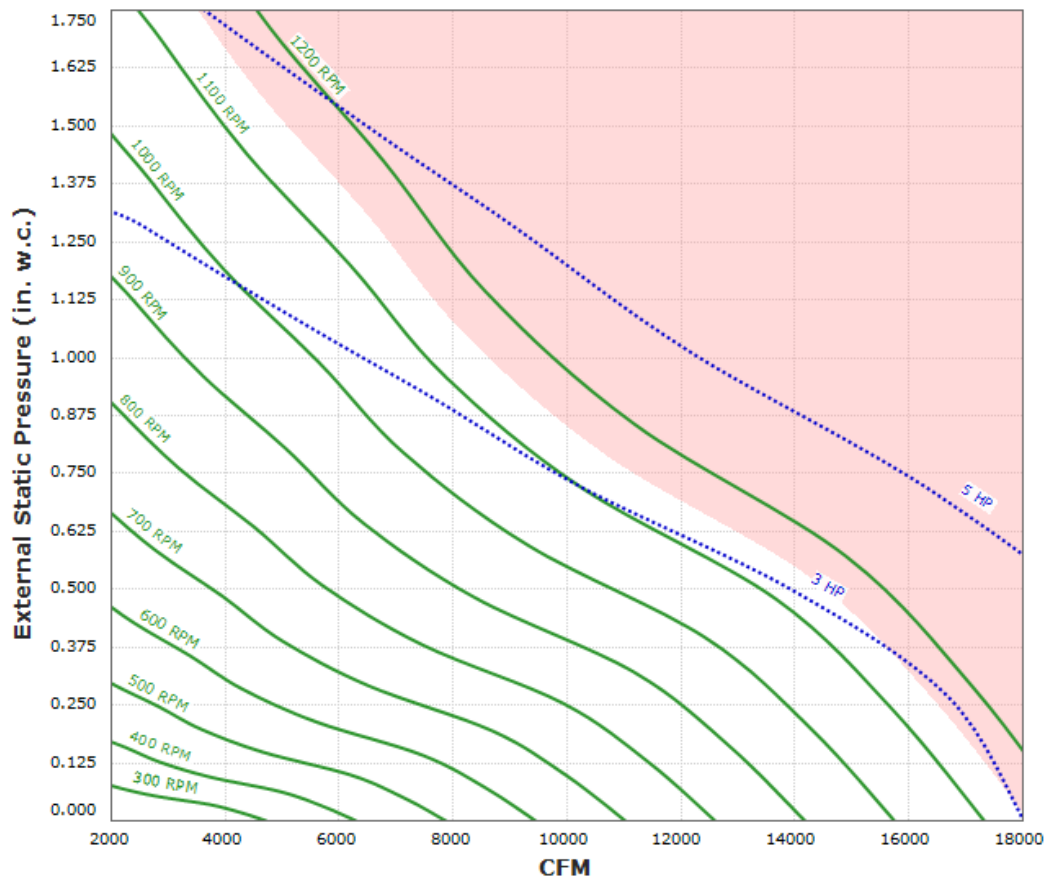

R-ARPUD-36-X Performance Curve

Max Sizeable RPM = 1150 RPM. Curve shown extended beyond this point for reference only.

Motor EP00365 has an rpm range of 600 to 1150.

Motor EP00545 has an rpm range of 600 to 1150.

Motor GP0036 has an rpm range of 600 to 1150.

Motor GP0036-50 has an rpm range of 600 to 958.

Motor GP0054 has an rpm range of 600 to 1150.

Motor GP0054-50 has an rpm range of 600 to 1150.