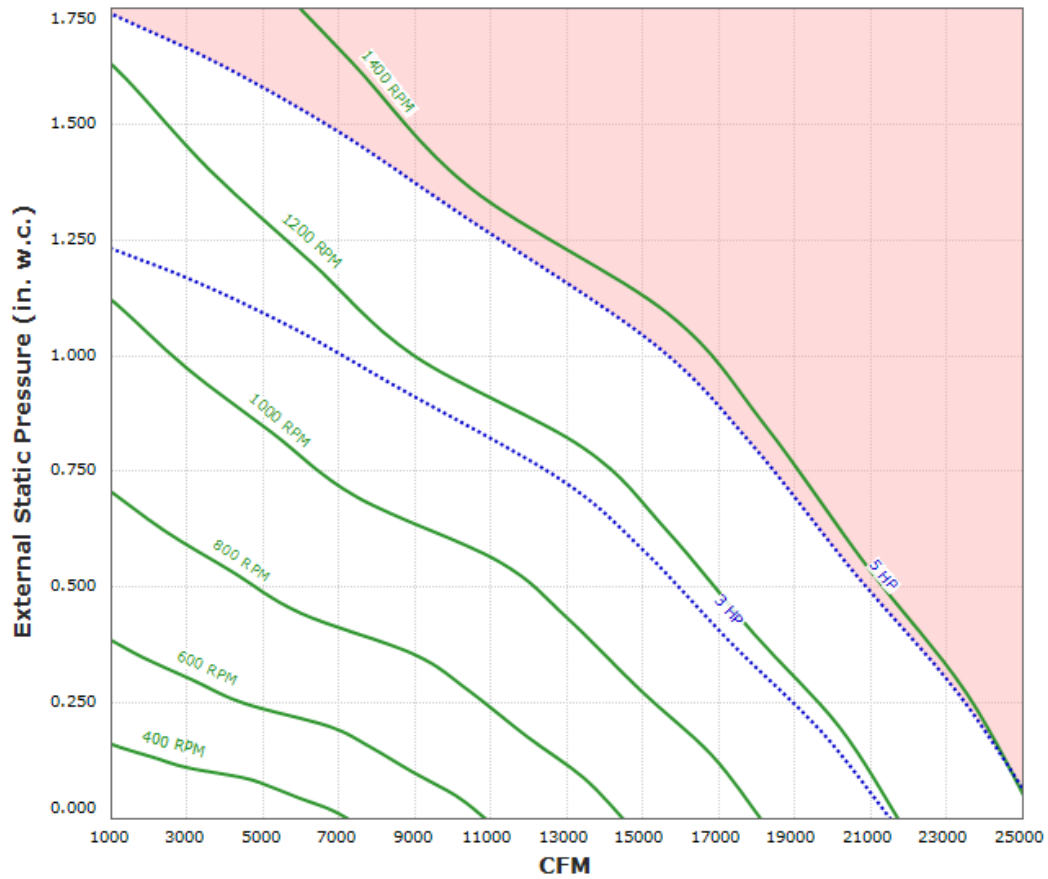

R-ARPUD-36-A Performance Curve

Max Sizeable RPM = 1400 RPM. Curve shown extended beyond this point for reference only.

Motor EP00365 has an rpm range of 600 to 1150.

Motor EP00565 has an rpm range of 600 to 1150.

Motor GP0036 has an rpm range of 600 to 1150.

Motor GP0036-50 has an rpm range of 600 to 958.

Motor GP0056 has an rpm range of 600 to 1150.

Motor GP0056-50 has an rpm range of 600 to 958.