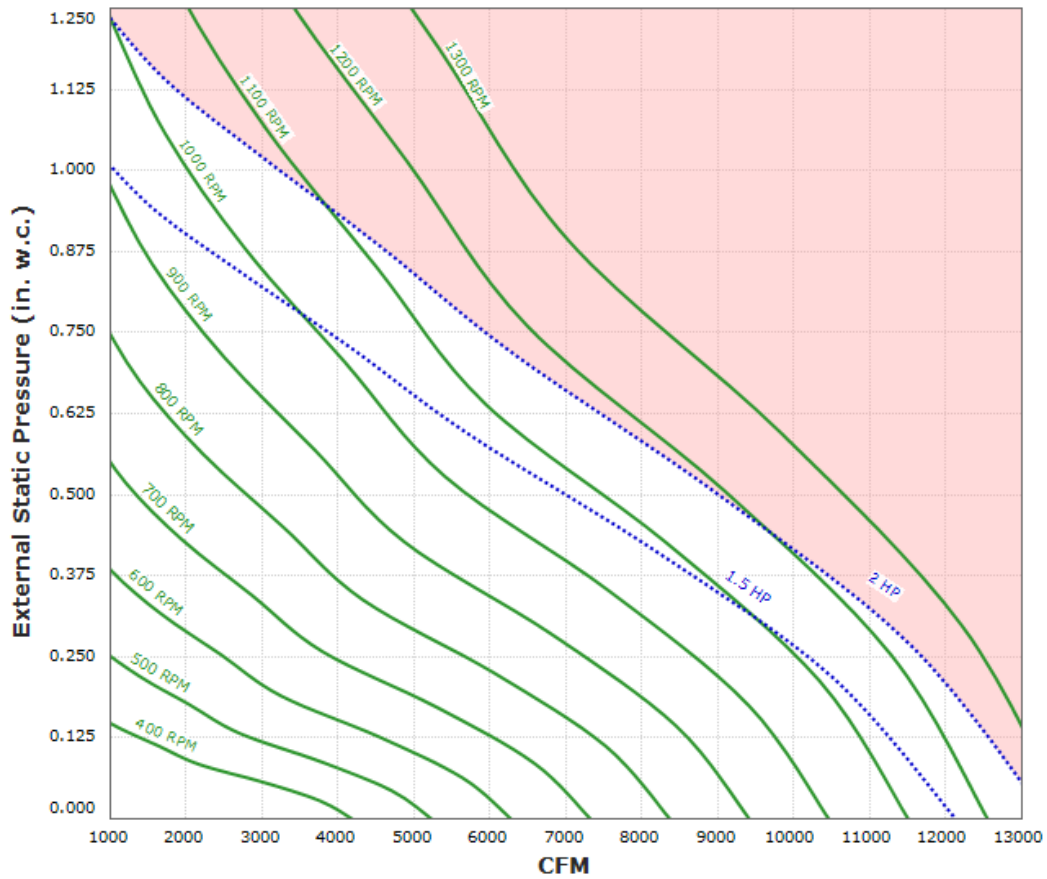

R-ARPUD-30-X Performance Curve

Max Sizeable RPM = 1300 RPM. Curve shown extended beyond this point for reference only.

Motor EP00265 has an rpm range of 600 to 1150.

Motor EP1/565 has an rpm range of 600 to 1150.

Motor GP0026 has an rpm range of 600 to 1150.

Motor GP0026-50 has an rpm range of 600 to 958.

Motor GP1/56 has an rpm range of 600 to 1150.

Motor GP1/56-50 has an rpm range of 600 to 958.