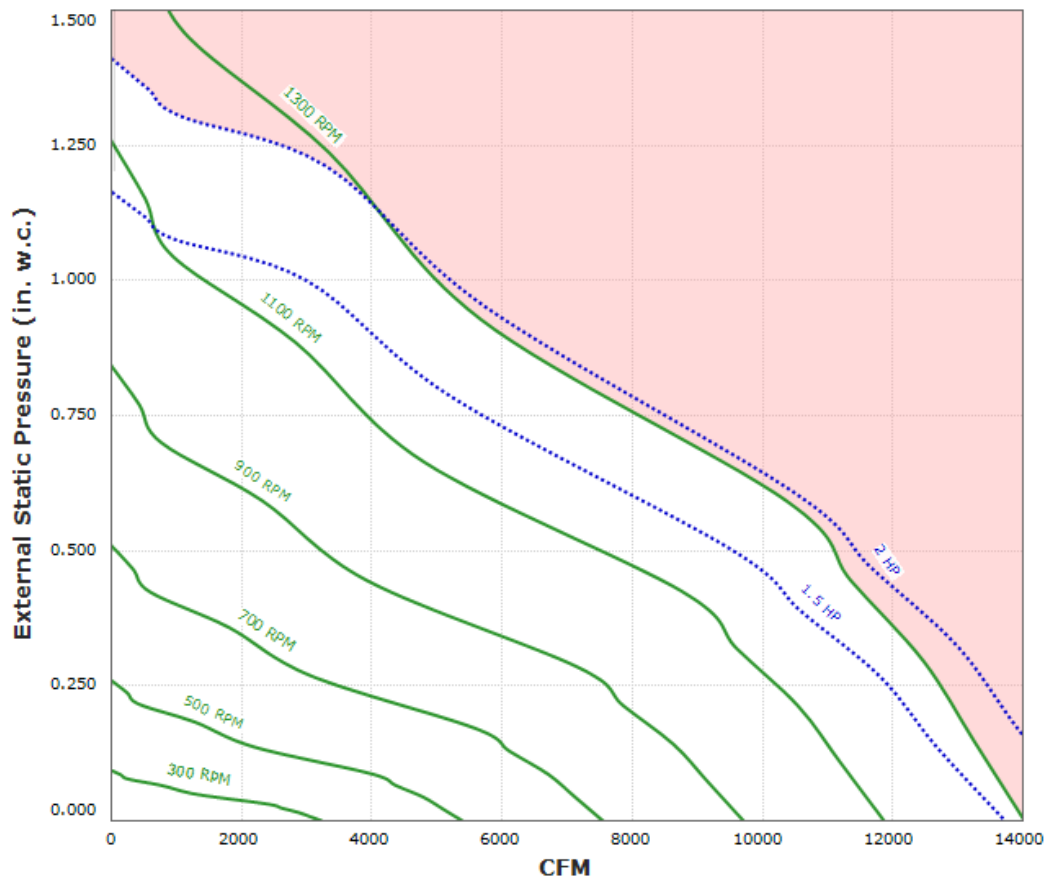

## R-ARPUD-30-A Performance Curve

Max Sizeable RPM = 1300 RPM. Curve shown extended beyond this point for reference only.

Motor EP00265 has an rpm range of 600 to 1150.

Motor EP1/565 has an rpm range of 600 to 1150.

Motor GP0026 has an rpm range of 600 to 1150.

Motor GP0026-50 has an rpm range of 600 to 958.

Motor GP1/56 has an rpm range of 600 to 1150.

Motor GP1/56-50 has an rpm range of 600 to 958.