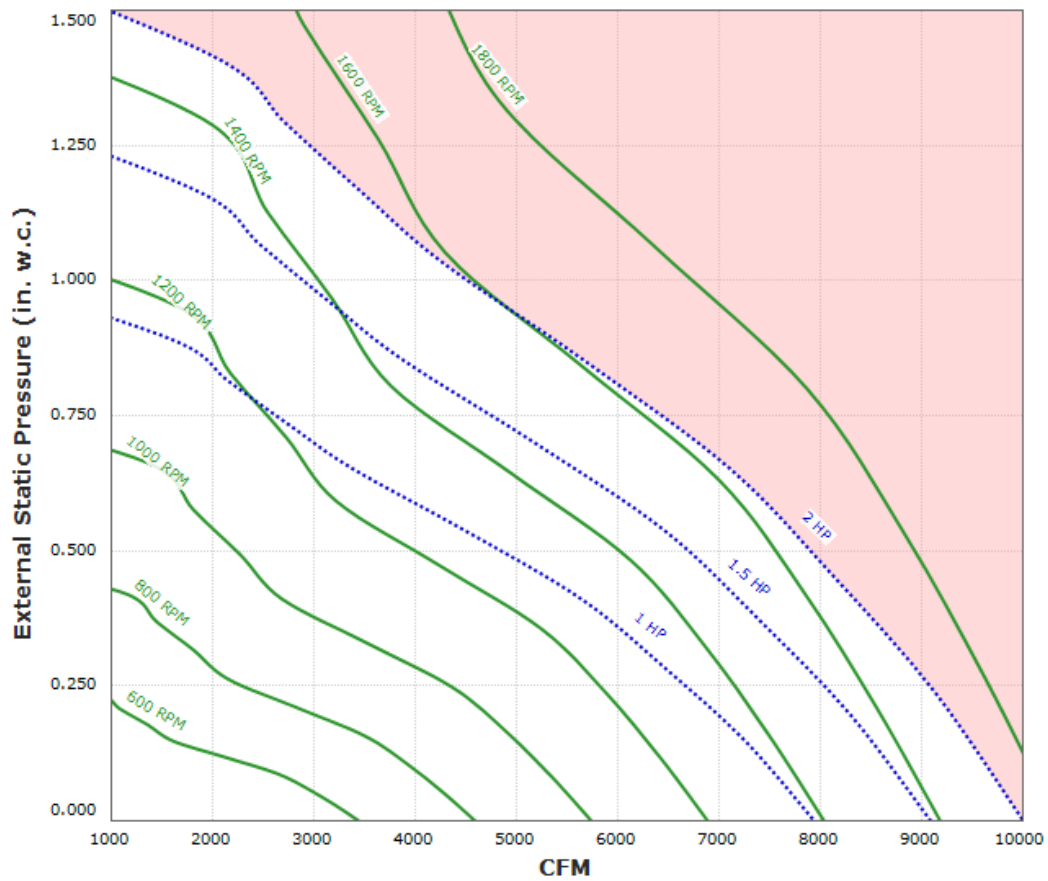

R-ARPUD-24-MS Performance Curve

Max Sizeable RPM = 1800 RPM. Curve shown extended beyond this point for reference only.

- Motor EP00165 has an rpm range of 750 to 1150.
- Motor EP00245 has an rpm range of 750 to 1800.
- Motor EP1/545 has an rpm range of 750 to 1730.
- Motor GP0016 has an rpm range of 750 to 1150.
- Motor GP0016-50 has an rpm range of 750 to 958.
- Motor GP0024 has an rpm range of 750 to 1740.
- Motor GP0024-50 has an rpm range of 750 to 1440.
- Motor GP1/54 has an rpm range of 750 to 1800.
- Motor GP1/54-50 has an rpm range of 750 to 1440.