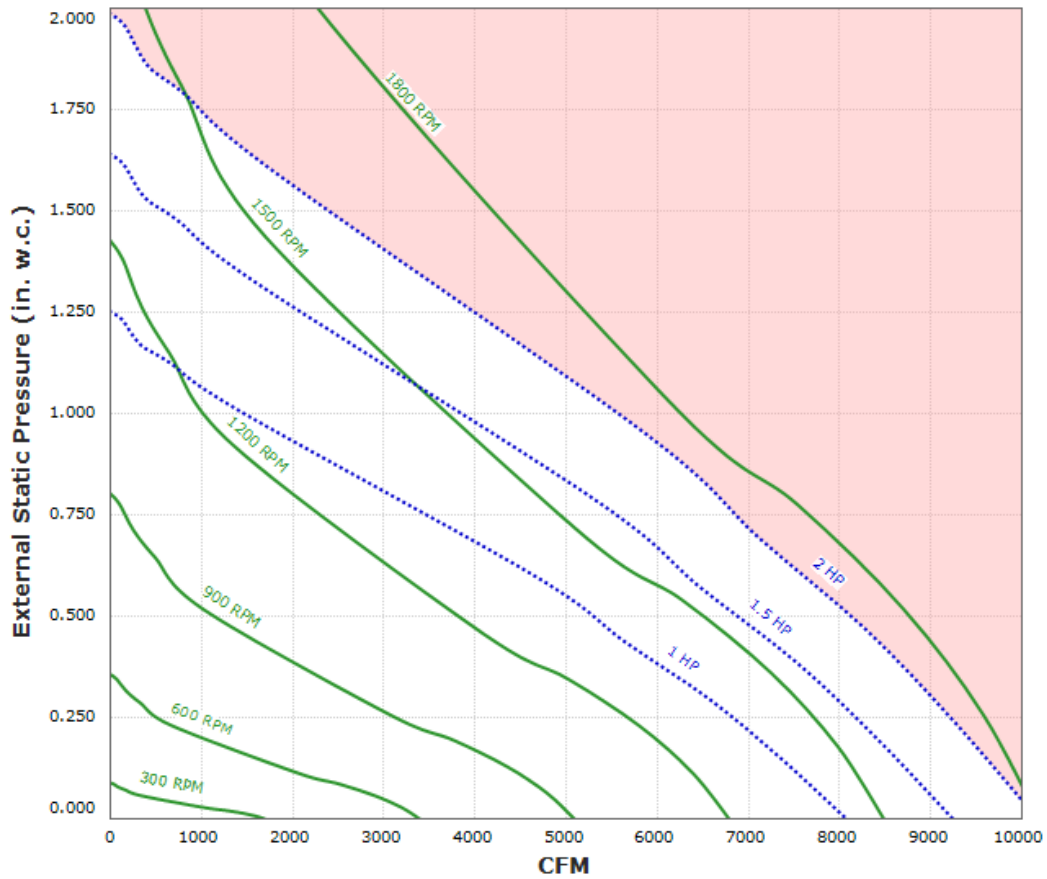

R-ARPUD-24-A Performance Curve

Max Sizeable RPM = 1800 RPM. Curve shown extended beyond this point for reference only.

- Motor EP00165 has an rpm range of 750 to 1150.
- Motor EP00245 has an rpm range of 750 to 1800.
- Motor EP1/545 has an rpm range of 750 to 1730.
- Motor GP0016 has an rpm range of 750 to 1150.
- Motor GP0016-50 has an rpm range of 750 to 958.
- Motor GP0024 has an rpm range of 750 to 1740.
- Motor GP0024-50 has an rpm range of 750 to 1440.
- Motor GP1/54 has an rpm range of 750 to 1800.
- Motor GP1/54-50 has an rpm range of 750 to 1440.