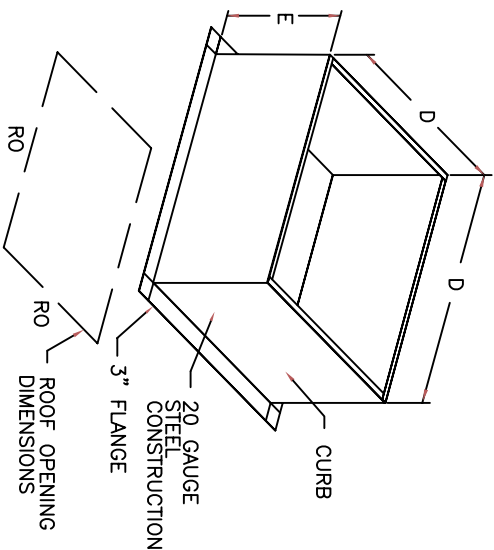

BDCRHP SERIES DOWNBLAST FANS (UL705)

REV#0 4/6/2015 BDCRHP

- FEATURES:**
- ROOF MOUNTED FANS
 - UL705
 - AMCA SOUND AND AIR CERTIFIED
 - WIRING FROM MOTOR TO DISCONNECT SWITCH
 - DISCONNECT SWITCH
 - STANDARD BIRD SCREEN

- OPTIONS:**
- HINGED FAN
 - PITCHED CURB
 - INSULATED CURB
 - BACKDRAFT DAMPER

BACKDRAFT DAMPER INSTALLATION

PITCHED CURBS ARE AVAILABLE FOR PITCHED ROOFS.
 SPECIFY PITCH:
 EXAMPLE: 7/12 PITCH = 30° SLOPE

BDCRHP BELT DRIVE CENTRIFUGAL DOWNBLAST EXHAUST FANS DIMENSIONAL DATA

FAN MODEL	HT	W	B	C	R	RO	WEIGHT LB
BDCR7HP	25 1/2	26 1/4	2	21	12 1/8	16	90
BDCR8HP	25 1/2	26 1/4	2	21	12 1/8	16	90
BDCR9HP	25 1/2	26 1/4	2	21	12 1/8	16	90
BDCR11HP	25 1/2	26 1/4	2	21	12 1/8	16	105
BDCR13HP	27 1/4	29 5/8	2	21	13 1/4	16	105
BDCR15HP	30 5/8	33 1/4	2	24 3/4	14 7/8	20	130
BDCR18HP	32 3/4	38 15/16	2	28	16 1/2	24	190
BDCR20HP	32 3/4	38 15/16	2	28	18	24	195
BDCR24HP	37 3/4	43 7/16	2	33	23 7/8	28	215
BDCR30HP	40	52 13/16	2	40	24	36	380
BDCR36HP	45 9/16	63 5/16	2	44	25 1/4	40	470

CURB DIMENSIONAL DATA

FAN MODEL	D	E
BDCR7HP	19 1/2	12
BDCR8HP	19 1/2	12
BDCR9HP	19 1/2	12
BDCR11HP	19 1/2	12
BDCR13HP	19 1/2	12
BDCR15HP	23	12
BDCR18HP	26 1/2	12
BDCR20HP	26 1/2	12
BDCR24HP	31 1/2	12
BDCR30HP	38 1/2	12
BDCR36HP	42 1/2	12