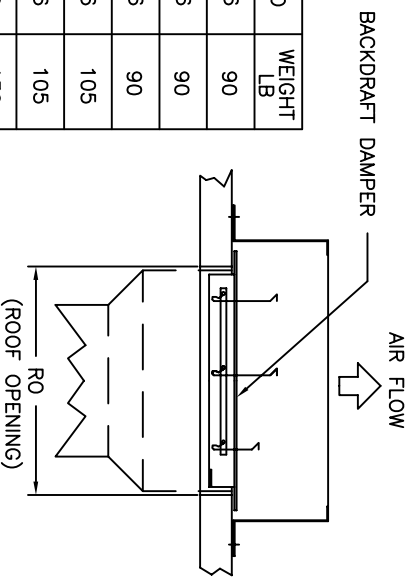

PITCHED CURBS ARE AVAILABLE FOR PITCHED ROOFS.
SPECIFY PITCH:
EXAMPLE: 7/12 PITCH = 30° SLOPE

BDCRHP BELT DRIVE CENTRIFUGAL DOWNBLAST EXHAUST FANS DIMENSIONAL DATA

FAN MODEL	HT	W	B	C	R	RO	WEIGHT LB
BDCR7HP	25 1/2	26 1/4	2	21	12 1/8	16	90
BDCR8HP	25 1/2	26 1/4	2	21	12 1/8	16	90
BDCR9HP	25 1/2	26 1/4	2	21	12 1/8	16	90
BDCR11HP	25 1/2	26 1/4	2	21	12 1/8	16	105
BDCR13HP	27 1/4	29 5/8	2	21	13 1/4	16	105
BDCR15HP	30 5/8	33 1/4	2	24 3/4	14 7/8	20	130
BDCR18HP	32 3/4	38 15/16	2	28	16 1/2	24	190
BDCR20HP	32 3/4	38 15/16	2	28	18	24	195
BDCR24HP	37 3/4	43 7/16	2	33	23 7/8	28	215
BDCR30HP	40	52 13/16	2	40	24	36	380
BDCR36HP	45 9/16	63 5/16	2	44	25 1/4	40	470

CURB DIMENSIONAL DATA

FAN MODEL	D	E
BDCR7HP	19 1/2	12
BDCR8HP	19 1/2	12
BDCR9HP	19 1/2	12
BDCR11HP	19 1/2	12
BDCR13HP	19 1/2	12
BDCR15HP	23	12
BDCR18HP	26 1/2	12
BDCR20HP	26 1/2	12
BDCR24HP	31 1/2	12
BDCR30HP	38 1/2	12
BDCR36HP	42 1/2	12