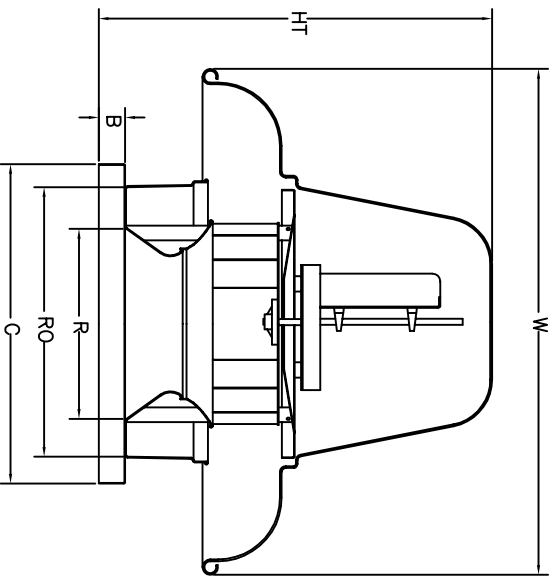

BDCRHP SERIES DOWNBLAST FANS (UL705)

REV#0 4/6/2015 BDCRHP

- FEATURES:**
- ROOF MOUNTED FANS
 - UL705
 - AMCA SOUND AND AIR CERTIFIED
 - WIRING FROM MOTOR TO DISCONNECT SWITCH
 - DISCONNECT SWITCH
 - STANDARD BIRD SCREEN

BDCRHP BELT DRIVE CENTRIFUGAL DOWNBLAST EXHAUST FANS DIMENSIONAL DATA

FAN MODEL	HT	W	B	C	R	RO	WEIGHT LB
BDCR7HP	25 1/2	26 1/4	2	21	12 1/8	16	90
BDCR8HP	25 1/2	26 1/4	2	21	12 1/8	16	90
BDCR9HP	25 1/2	26 1/4	2	21	12 1/8	16	90
BDCR11HP	25 1/2	26 1/4	2	21	12 1/8	16	105
BDCR13HP	27 1/4	29 5/8	2	21	13 1/4	16	105
BDCR15HP	30 5/8	33 1/4	2	24 3/4	14 7/8	20	130
BDCR18HP	32 3/4	38 15/16	2	28	16 1/2	24	190
BDCR20HP	32 3/4	38 15/16	2	28	18	24	195
BDCR24HP	37 3/4	43 7/16	2	33	23 7/8	28	215
BDCR30HP	40	52 13/16	2	40	24	36	380
BDCR36HP	45 9/16	63 5/16	2	44	25 1/4	40	470

CURB DIMENSIONAL DATA

FAN MODEL	D	E
BDCR7HP	19 1/2	12
BDCR8HP	19 1/2	12
BDCR9HP	19 1/2	12
BDCR11HP	19 1/2	12
BDCR13HP	19 1/2	12
BDCR15HP	23	12
BDCR18HP	26 1/2	12
BDCR20HP	26 1/2	12
BDCR24HP	31 1/2	12
BDCR30HP	38 1/2	12
BDCR36HP	42 1/2	12