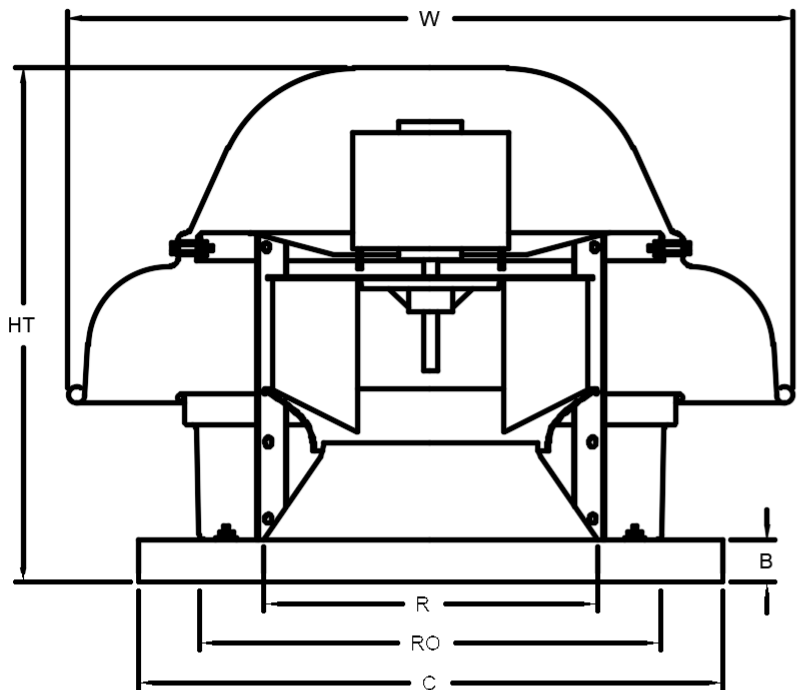

DRHFA SERIES RADIAL EXHAUST FANS

FEATURES:

- DIRECT DRIVE CONSTRUCTION (NO BELTS/ PULLEYS)
- ROOF MOUNTED FANS
- UL705
- SAFETY DISCONNECT
- STANDARD BIRD SCREEN
- SPEED CONTROL
- THERMAL OVERLOAD PROTECTION (SINGLE PHASE)

OPTIONS:

- BACKDRAFT DAMPER
- HINGED FAN
- PITCHED CURB
- INSULATED CURB