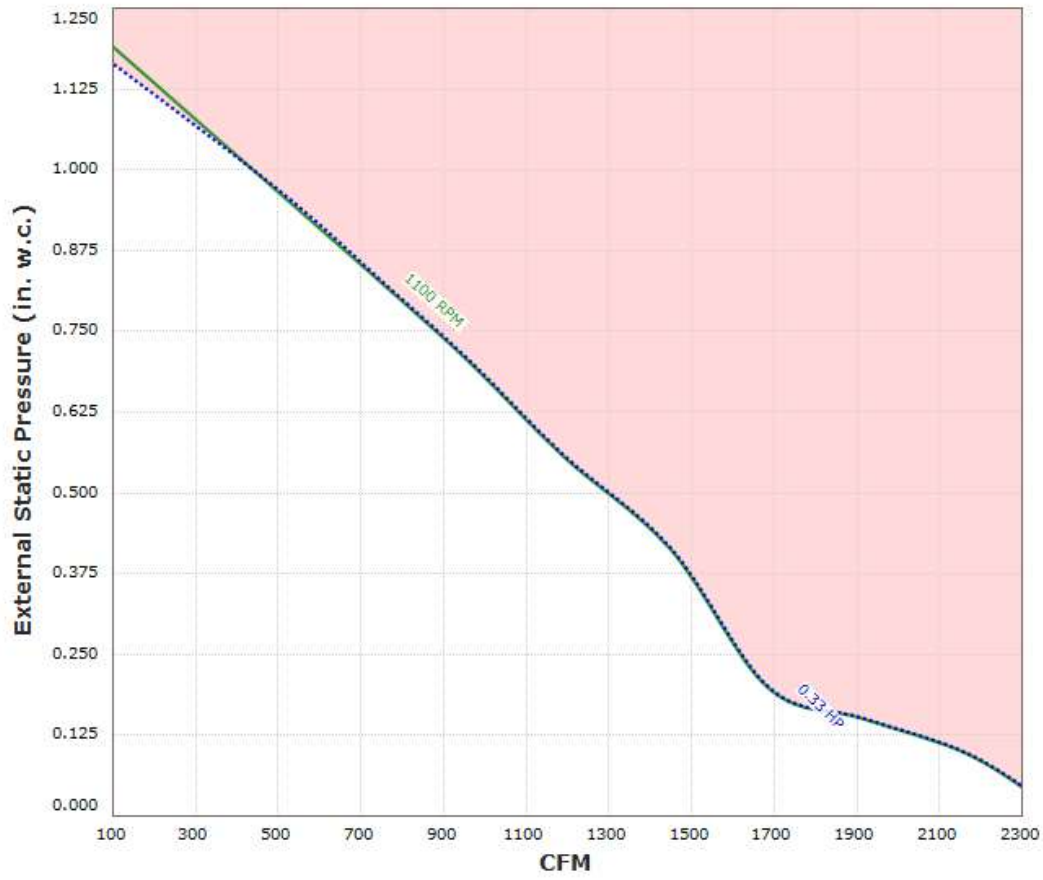

DDAR18RA Performance Curve

Performance shown is certified for Installation Type A: Free inlet, Free outlet. Performance ratings do not include the effects of appurtenances in the airstream. Power rating (BHP) does not include transmission losses.